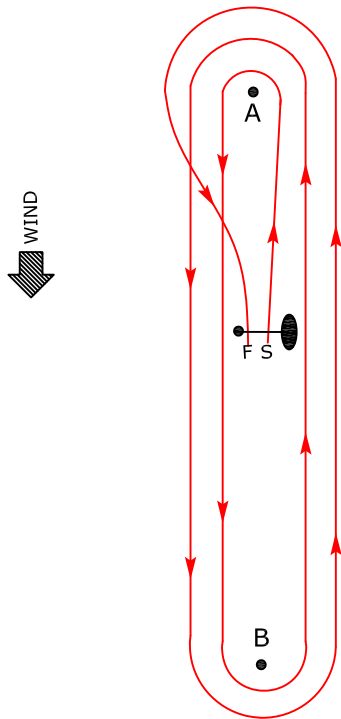

MOUNT GAY BOATYARD REGATTA 2010 -BARBADOS

COURSE

START- A - B - A - B - A - FINISH

NOTE-After starting a yacht shall not pass through the start/finish line except when finishing.

-The Alternate Course will be designated by Code Flag "F" flown on the flagstaff of the Committee Boat.

ALTERNATE COURSE--Cruising A&B, J24