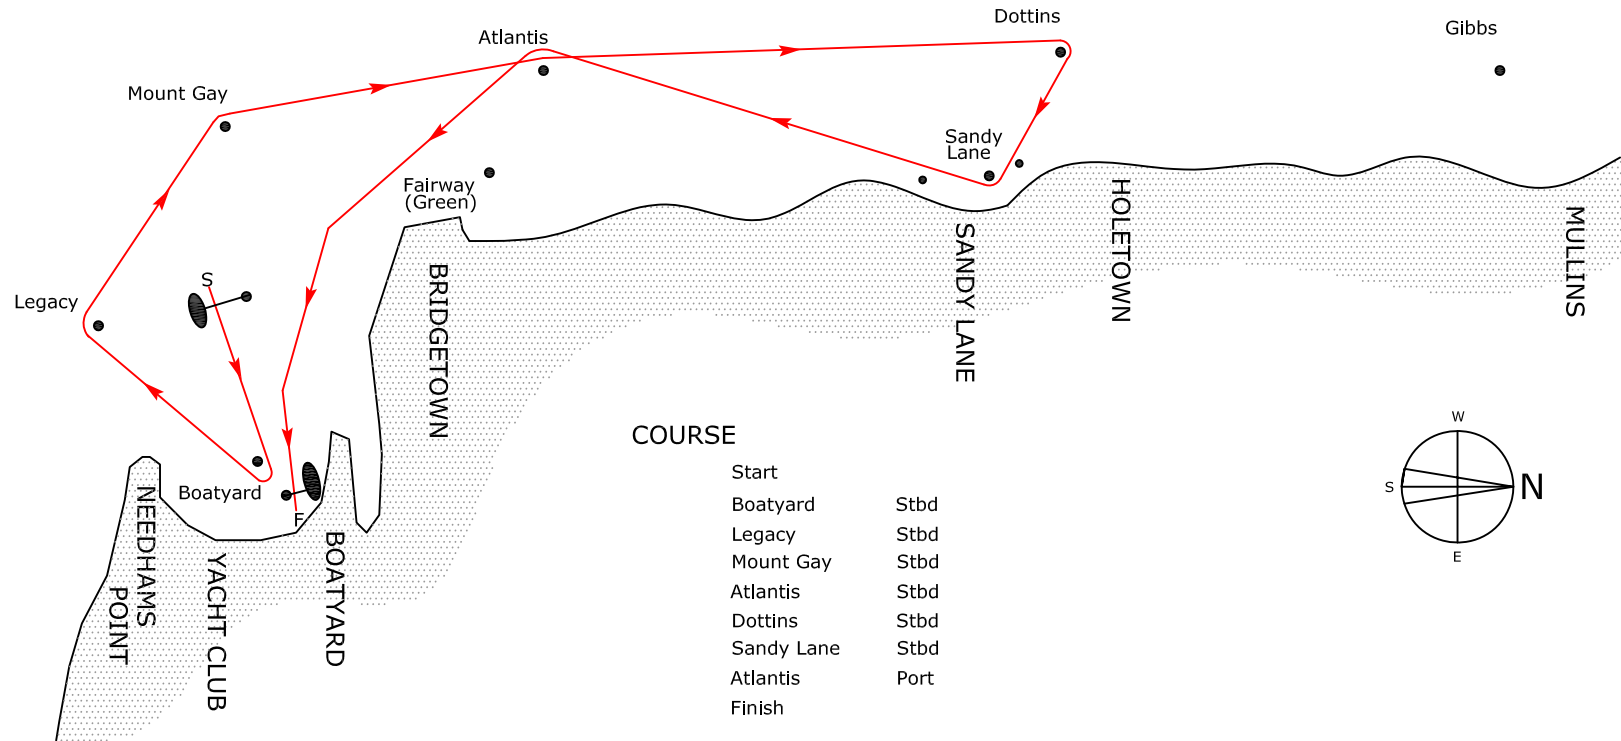

# MOUNT GAY BOATYARD REGATTA 2010 -BARBADOS

## COURSE

Start	
Boatyard	Stbd
Legacy	Stbd
Mount Gay	Stbd
Atlantis	Stbd
Dottins	Stbd
Sandy Lane	Stbd
Atlantis	Port
Finish	

RACE 1-- Cruising Class B

## COURSE

Start	
Boatyard	Stbd
Legacy	Stbd
Mount Gay	Stbd
Atlantis	Stbd
Fairway	Port
Dottins	Stbd
Sandy Lane	Stbd
Atlantis	Port
Finish	

RACE 2-- Cruising Class B