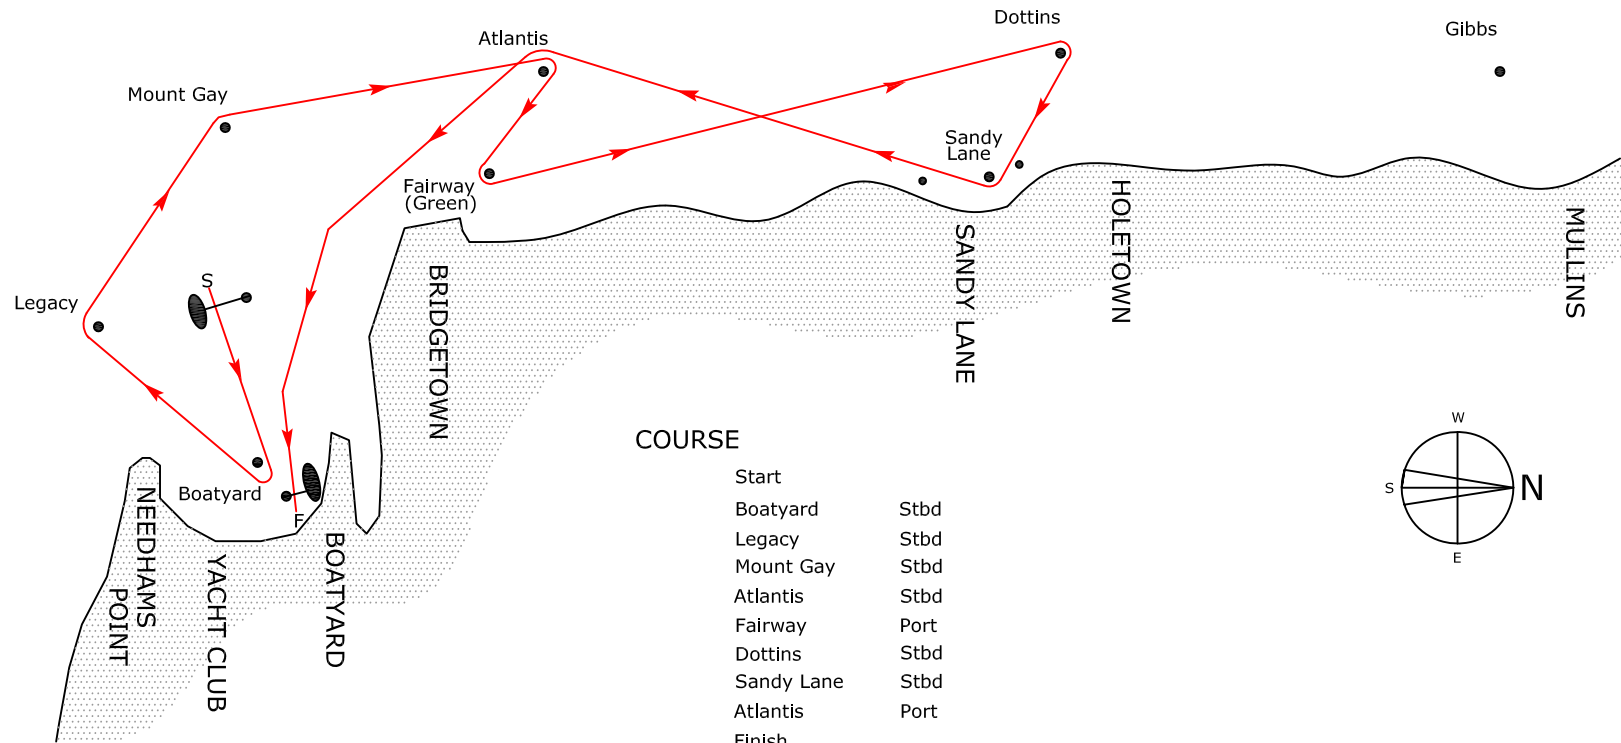

# MOUNT GAY BOATYARD REGATTA 2010 -BARBADOS

## COURSE

Start	
Boatyard	Stbd
Legacy	Stbd
Mount Gay	Stbd
Atlantis	Stbd
Dottins	Stbd
Sandy Lane	Stbd
Atlantis	Port
Finish	

RACE 1-- Cruising Class B

## COURSE

Start	
Boatyard	Stbd
Legacy	Stbd
Mount Gay	Stbd
Atlantis	Stbd
Fairway	Port
Dottins	Stbd
Sandy Lane	Stbd
Atlantis	Port
Finish	

RACE 2-- Cruising Class B