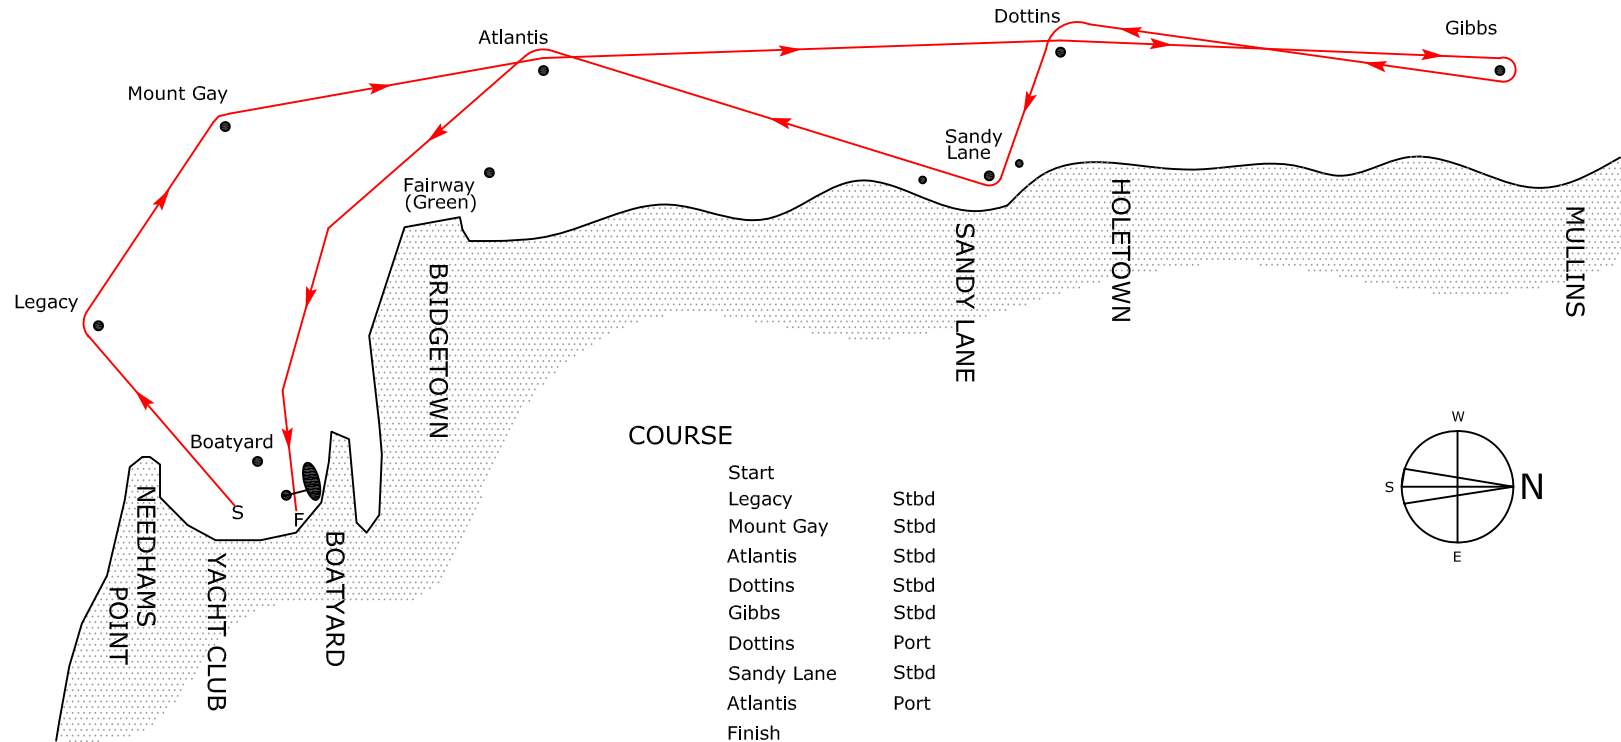

## COURSE

Start	
Boatyard	Stbd
Legacy	Stbd
Mount Gay	Stbd
Atlantis	Stbd
Dottins	Stbd
Sandy Lane	Stbd
Atlantis	Port
Finish	

RACE 1-- Cruising Class B

# MOUNT GAY BOATYARD REGATTA 2010 -BARBADOS

## COURSE

Start	
Boatyard	Stbd
Legacy	Stbd
Mount Gay	Stbd
Atlantis	Stbd
Fairway	Port
Dottins	Stbd
Sandy Lane	Stbd
Atlantis	Port
Finish	

RACE 2-- Cruising Class B

## COURSE

Start	
Legacy	Stbd
Mount Gay	Stbd
Atlantis	Stbd
Dottins	Stbd
Gibbs	Stbd
Dottins	Port
Sandy Lane	Stbd
Atlantis	Port
Finish	

RACE 3-- Cruising Class B